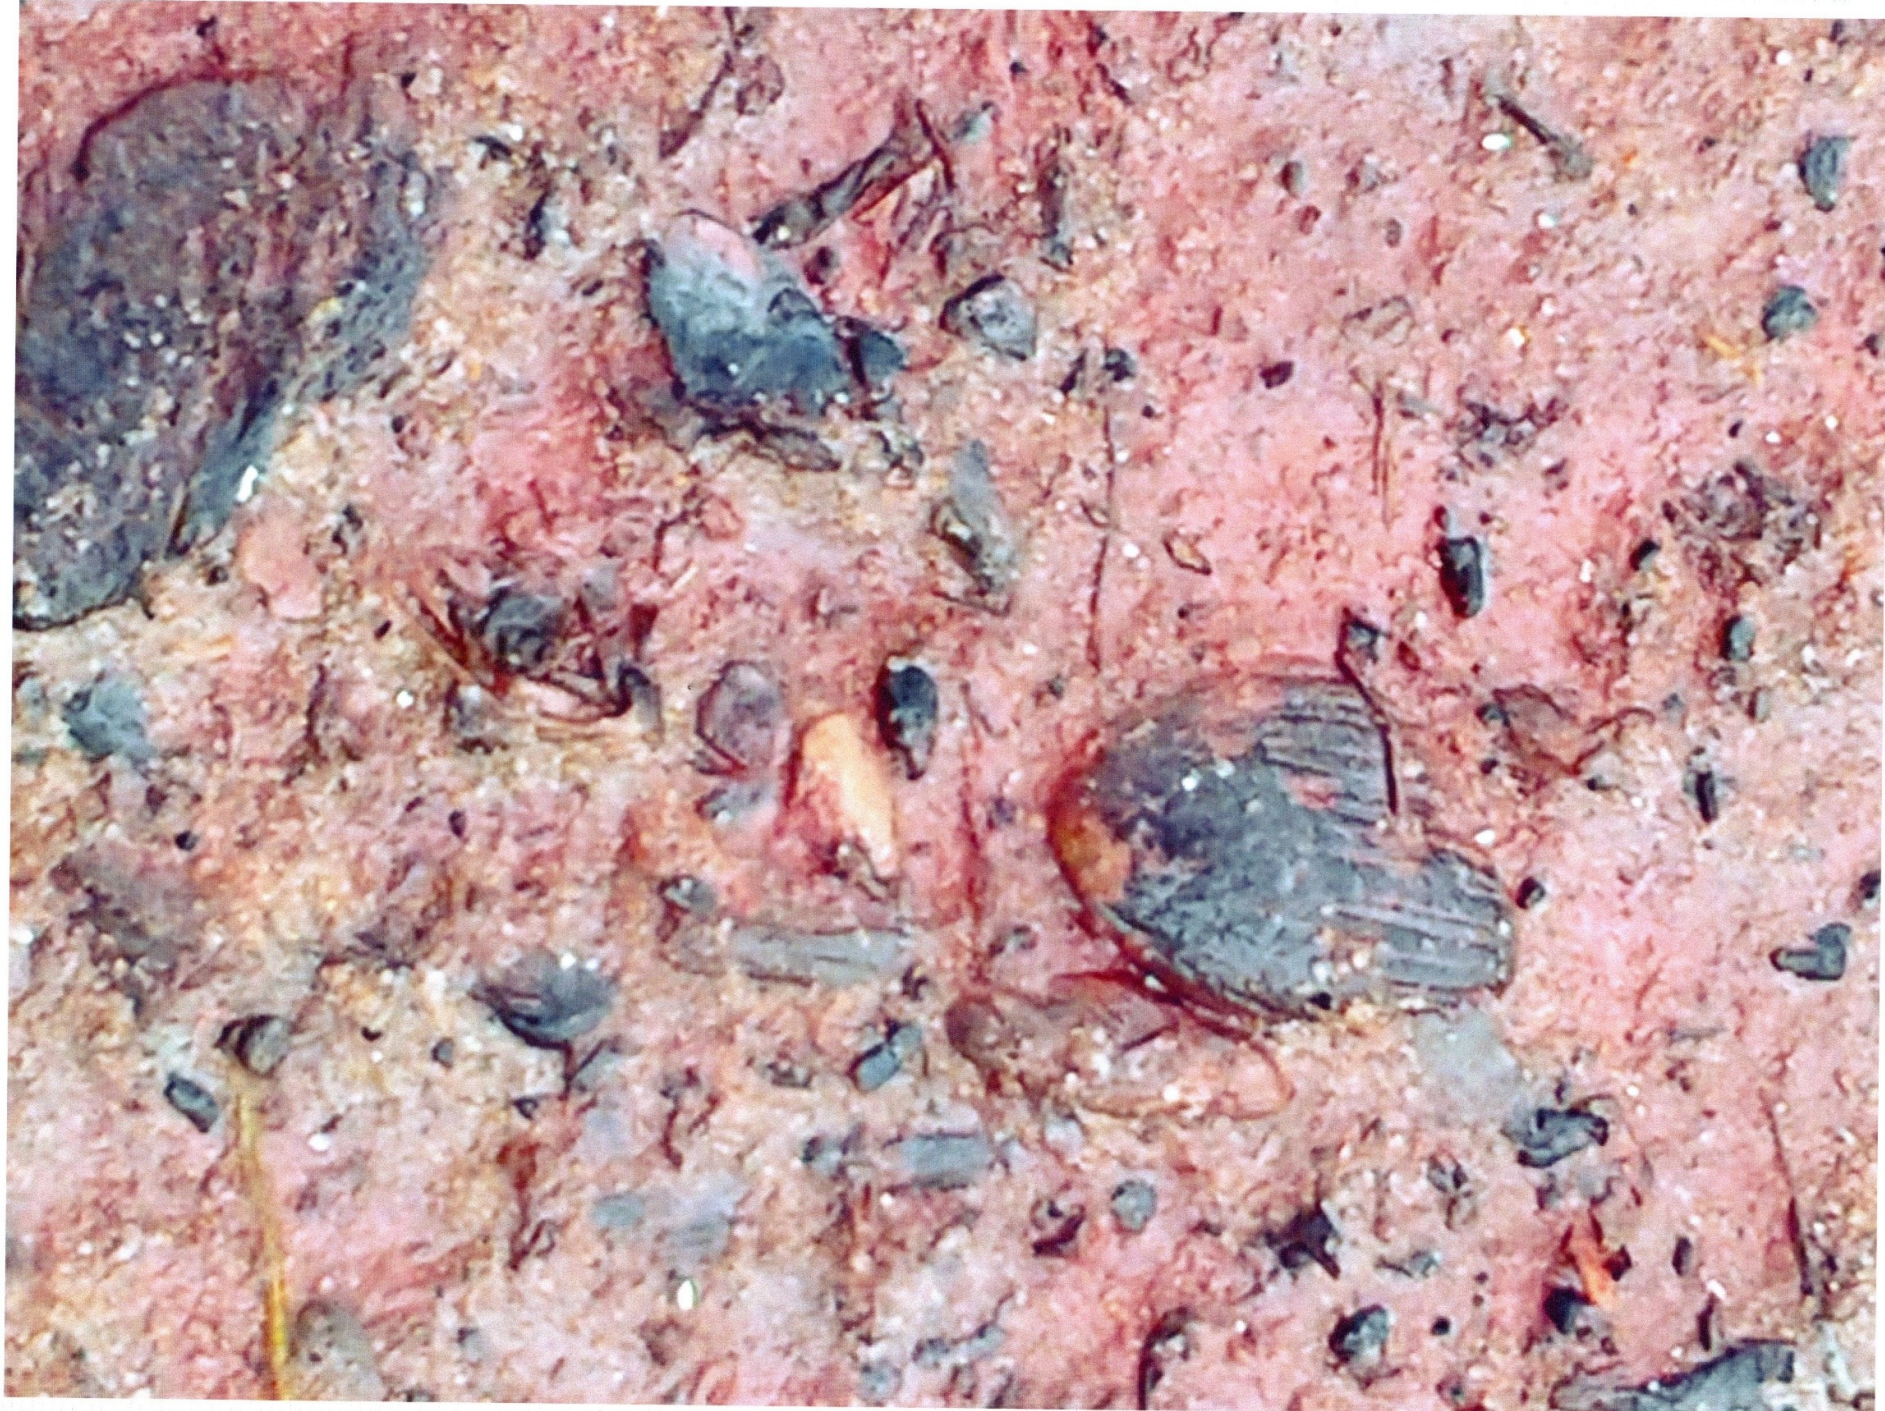

DUDDON FORESHORE 5
Photographs from Duane Farren
monitoring from 2017-2025

mifm: 2018-8-3

Tibia found on the Duddon Estuary.
Dated as pre-modern

mifm: 2018-8-2