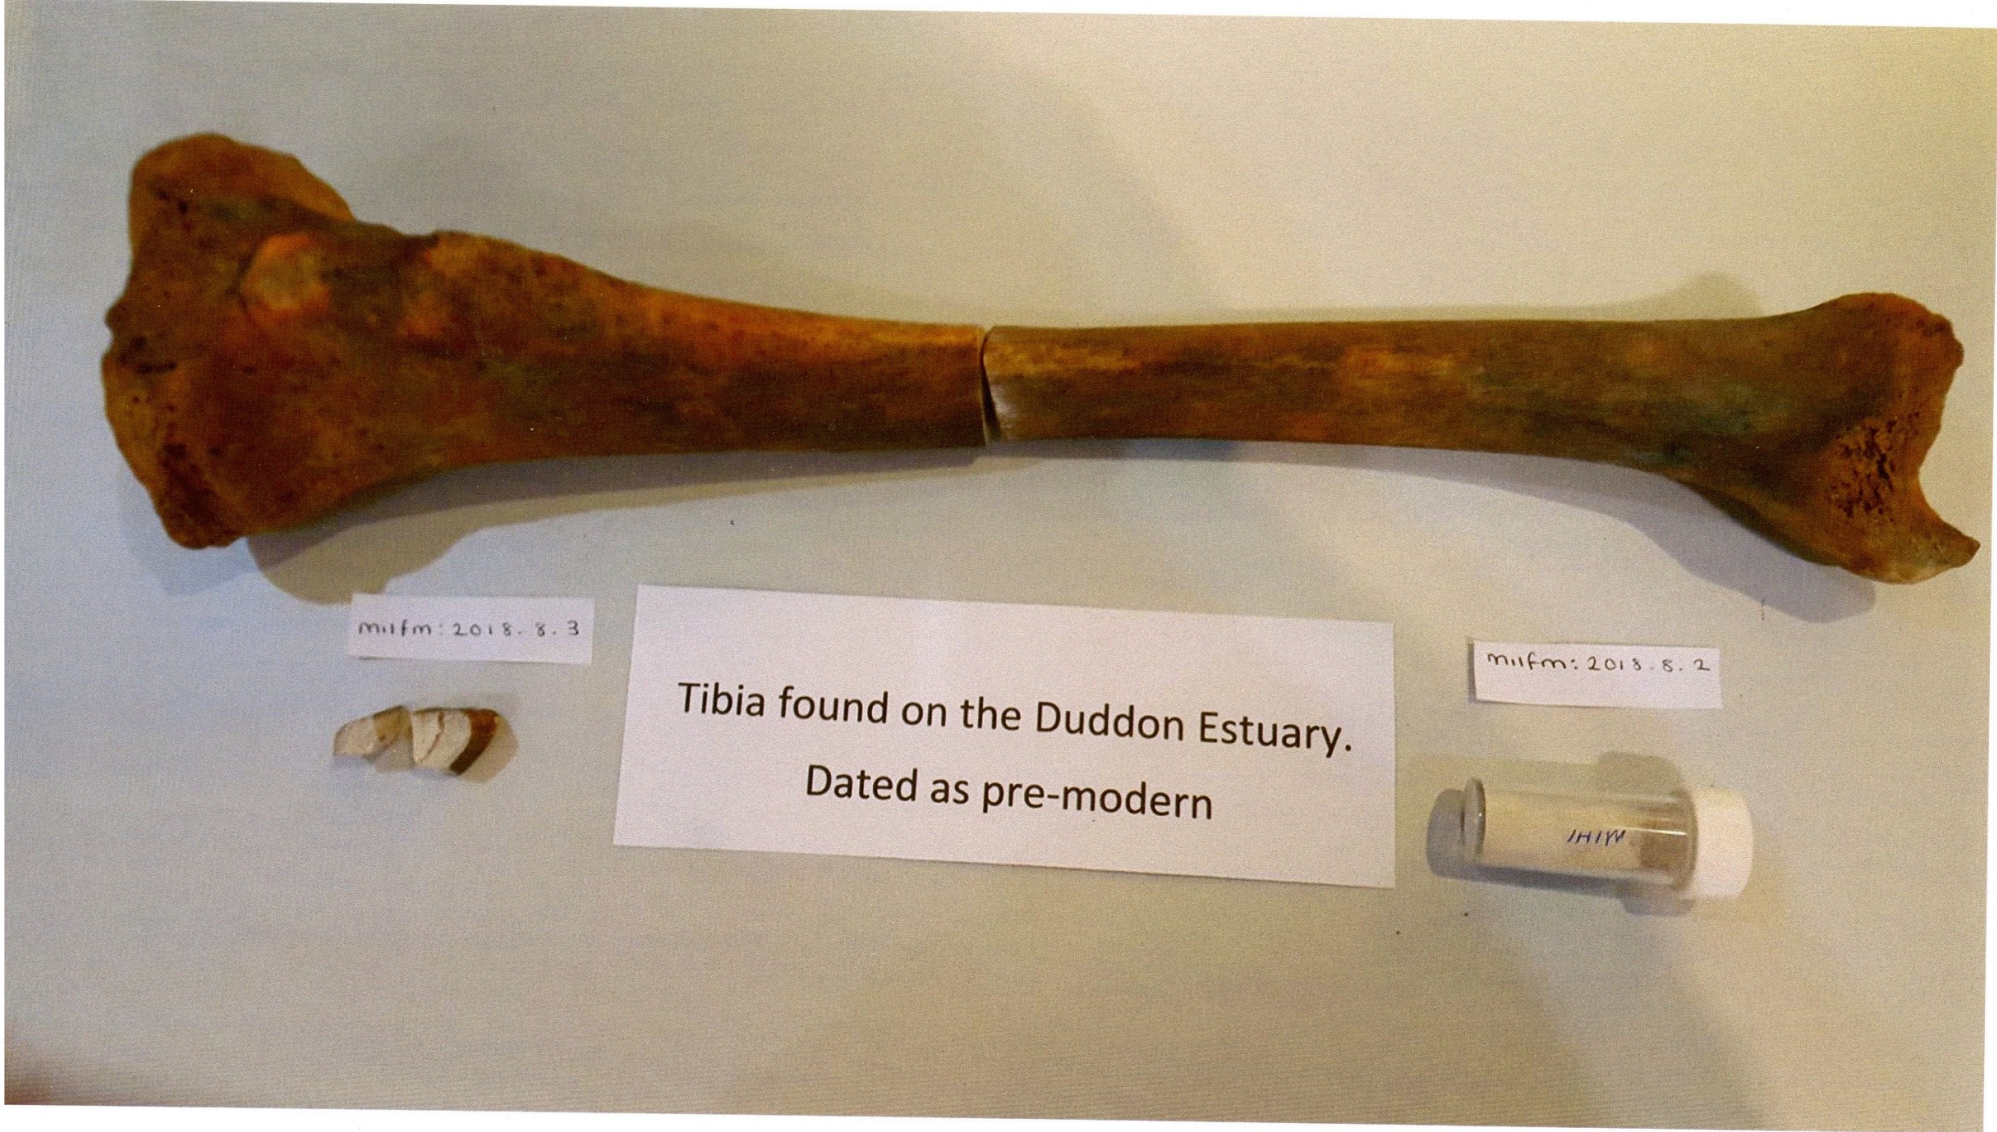

DUDDON FORESHORE 5
Photographs from Duane Farren
monitoring from 2017-2025

mifm: 2018-8-3

Tibia found on the Duddon Estuary.
Dated as pre-modern

mifm: 2018-8-2